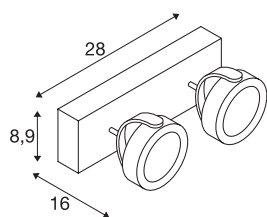

KALU

wall and ceiling light, double-headed, LED, 3000K, black, 60°

As one would expect, the LED extension of the popular KALU series guarantees the utterly free adjustment of lamp heads. Fitted with dimmable, high output LEDs, the KALU series has just become even more efficient and versatile! Available in matt black or black and white, KALU wall and ceiling light is supplied ready for direct connection to 230V mains supply.

TECHNICAL DATA

Item no.	1000129
Number of different light outlets	2
Rotating or tilting	rotary Bar and tiltable
IP Code	IP 20
Assembly	Surface
Assembly details	Ceiling,Wall
Dimmable	Yes
Dimming technology	trailing edge
Primary nominal voltage	220-240V ~50/60Hz
Secondary power / voltage	700 mA
Safety class	I
Wattage	31 W
Rated standby power	0.5 W
Stroboscopic effect (SVM)	0.03
Lumen	2000 lm
Colour temperature	3000 Kelvin
Beam angle	60 °
Color	black
CRI	80
LXXBXX data	L70B50
Service life	40000 h
Light distribution	rotational symmetric

Light Source

916610	
--------	---

Light outlet	direct
Risk Group	1
Length	28 cm
Width	8.9 cm
Height	16 cm
Net weight	1.451 kg
Gross weight	1.778 kg
BIG WHITE Page	403