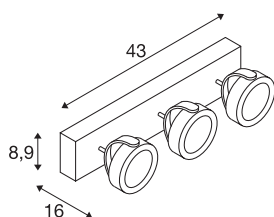

KALU

wall and ceiling light, three-headed, LED, 3000K, black, 60°

As one would expect, the LED extension of the popular KALU series guarantees the utterly free adjustment of lamp heads. Fitted with dimmable, high output LEDs, the KALU series has just become even more efficient and versatile! Available in matt black or black and white, KALU wall and ceiling light is supplied ready for direct connection to 230V mains supply.

TECHNICAL DATA

| | |
|-----------------------------------|----------------------------|
| Item no. | 1000131 |
| Number of different light outlets | 3 |
| Rotating or tilting | rotary Bar and tiltable |
| IP Code | IP 20 |
| Assembly | Surface |
| Assembly details | Ceiling,Wall |
| Dimmable | Yes |
| Dimming technology | Leading edge,trailing edge |
| Primary nominal voltage | 220-240V ~50/60Hz |
| Secondary power / voltage | 1050 mA |
| Safety class | I |
| Wattage | 47 W |
| Minimum ambient temperature | -20 °C |
| Maximum ambient temperature | 30 °C |
| Rated standby power | 0.5 W |
| Number of luminaires at LS B16A | 28 |
| Number of luminaires at LS C16A | 28 |
| Stroboscopic effect (SVM) | 0.03 |
| Lumen | 3400 lm |
| Colour temperature | 3000 Kelvin |
| Beam angle | 60 ° |
| Color | black |

Light Source

| | |
|--------|---|
| 916610 |  |
|--------|---|

| | |
|----------------|---------|
| CRI | 80 |
| LXXBXX data | L80B50 |
| Service life | 50000 h |
| Risk Group | 1 |
| Length | 43 cm |
| Width | 8.9 cm |
| Height | 16 cm |
| Net weight | 2.21 kg |
| Gross weight | 2.61 kg |
| BIG WHITE Page | 403 |