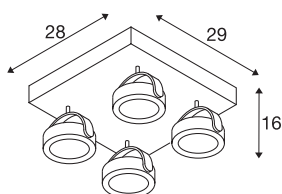

TECHNICAL DATA

Item no.	1000135
Number of different light outlets	4
Rotating or tilting	rotary Bar and tiltable
IP Code	IP 20
Assembly	Surface
Assembly details	Ceiling,Wall
Dimmable	Yes
Dimming technology	trailing edge
Primary nominal voltage	220-240V ~50/60Hz
Secondary power / voltage	700 mA
Safety class	I
Wattage	60 W
Rated standby power	0.5 W
Stroboscopic effect (SVM)	0.03
Lumen	4000 lm
Colour temperature	3000 Kelvin
Beam angle	60 °
Color	black
CRI	80
LXXBXX data	L70B50
Service life	40000 h
Light distribution	rotational symmetric

Light Source

916610	
--------	---

Light outlet	direct
Length	28 cm
Width	29 cm
Height	16 cm
Net weight	3.662 kg
Gross weight	4.373 kg
BIG WHITE Page	403