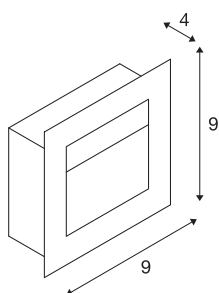

CADRA recessed fitting

square, silver-grey, warm-white LED

With our CADRA series we offer you a lighting solution for recessed wall and ceiling installation with minimum space requirements. The LED version is equipped with a durable diode and available in either blue, neutral or warm white light colour. A suitable constant current driver rated at 350mA is needed to operate the CADRA. The optional accessory includes a connector strip for simplified wiring in addition to the mounting box and flush-mount frame. This luminaire contains built-in LED lamps.

TECHNICAL DATA

Item no.	1000241
IP Code	IP 20
Assembly	Recessed
Assembly details	Wall
Secondary power / voltage	350 mA
Safety class	III
Wattage	1 W
Operating efficiency (LOR)	0,89
Lumen	60 lm
Colour temperature	3000 Kelvin
Color	grey
CRI	90
LXXBXX data	L70B50
Service life	30000 h
Light distribution	symmetric
Light outlet	direct
Width	9 cm
Height	9 cm
Depth	4 cm
Net weight	0.155 kg
Gross weight	0.208 kg
Shape of cut-out	square

Installation length	8.1 cm
Installation width	6.9 cm
Installation depth	4.5 cm