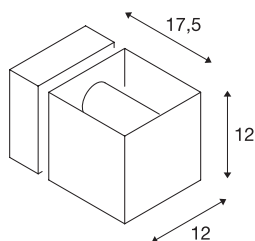

SQUARE TURN

QT14, outdoor wall light, silver-grey, max. 42W, IP44

Cube-shaped wall light made from aluminium. The frosted, self-supporting protective glass is placed within the rotatable lamp head and surrounded by its housing. It is protection class IP44 and suitable for outdoor use. The electrical connection is made directly to the 230V mains supply. In addition, the installation can be extended by floor lamps of the series.

TECHNICAL DATA

Item no.	1000335
Socket	G9
Lamp	QT14
Number of sockets	1
Lamps included	No
IP Code	IP 44
Assembly	Surface
Assembly details	Wall
Primary nominal voltage	220-240V ~50/60Hz
Safety class	I
Wattage	42 W
Color	grey
Light outlet	direct - indirect
Width	12 cm
Height	12 cm
Depth	17.8 cm
Net weight	1.3 kg
Gross weight	1.556 kg
BIG WHITE Page	781