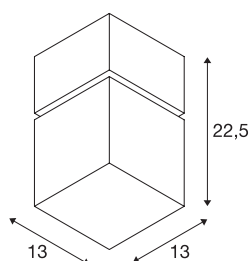

## SQUARE CEILING

E27, outdoor ceiling light, stainless steel 304, max. 20-W, IP44

The ceiling lights in the SQUARE series consist of stainless steel 304 and an opal acrylic cube which contains the bulb. It is suitable for use outdoors thanks to its IP44 protection class. The electrical connection is made directly to the 230V mains supply.

## TECHNICAL DATA

Item no.	1000337
Number of sockets	1
IP Code	IP 44
Impact resistance class	IK 02
Impact resistance	0.2 Joule
Assembly	Surface
Assembly details	Wall
Primary nominal voltage	220-240V ~50/60Hz
Safety class	I
Wattage	20 W
Color	stainless steel
Length	13 cm
Width	13 cm
Height	22.5 cm
Net weight	0.983 kg
Gross weight	1.249 kg