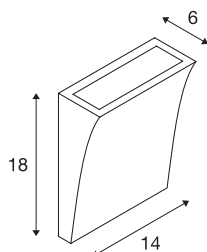

DELWA WIDE

LED outdoor wall light, 3000K, 100°, white, IP44

The DELWA WIDE aluminium wall light is fitted with two powerful flat LEDs with a warm white colour of light. The electrical connection of the aluminium luminaire is made directly to the 230V mains supply using the built-in driver. With protection class IP44, the luminaire is available in several colour versions and is suitable for outdoor use.

TECHNICAL DATA

Item no.	1000340
Number of different light outlets	1
IP Code	IP 44
Impact resistance class	IK 02
Impact resistance	0.2 Joule
Assembly	Surface
Assembly details	Wall
Primary nominal voltage	220-240V ~50/60Hz
Secondary power / voltage	700 mA
Safety class	I
Wattage	10 W
Minimum ambient temperature	-20 °C
Maximum ambient temperature	45 °C
Stroboscopic effect (SVM)	0.04
Lumen	840 lm
Colour temperature	3000 Kelvin
Beam angle	100 °
Color	white
CRI	80
LXXBXX data	L70B50
Service life	30000 h
Width	14 cm

Light Source

916546	
--------	---

Height	18 cm
Depth	6 cm
Net weight	0.899 kg
Gross weight	0.983 kg
BIG WHITE Page	767