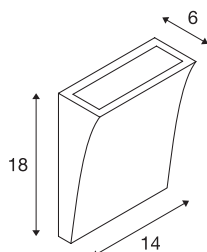

DELWA WIDE LED

outdoor wall light, 3000K, 100°, anthracite, IP44

The DELWA WIDE aluminium wall light is fitted with two powerful flat LEDs with a warm white colour of light. The electrical connection of the aluminium luminaire is made directly to the 230V mains supply using the built-in driver. With protection class IP44, the luminaire is available in several colour versions and is suitable for outdoor use.

TECHNICAL DATA

Item no.	1000342
Number of different light outlets	1
IP Code	IP 44
Impact resistance class	IK 02
Impact resistance	0.2 Joule
Assembly	Surface
Assembly details	Wall
Primary nominal voltage	220-240V ~50/60Hz
Secondary power / voltage	700 mA
Safety class	I
Wattage	10 W
Minimum ambient temperature	-20 °C
Maximum ambient temperature	45 °C
Stroboscopic effect (SVM)	0.04
Lumen	840 lm
Colour temperature	3000 Kelvin
Beam angle	100 °
Color	anthracite
CRI	80
LXXBXX data	L70B50
Service life	30000 h
Width	14 cm

Light Source

916546	
--------	---

Height	18 cm
Depth	6 cm
Net weight	0.889 kg
Gross weight	0.969 kg
BIG WHITE Page	767