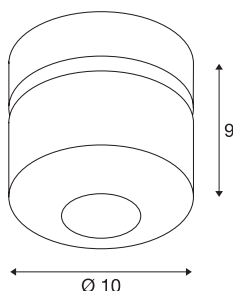

TOTHEE

wall and ceiling light, LED, 3000K, black, 50°

The TOTHEE dimmable luminaire series is available in white and black. It has a compact spotlight which can be individually directed via a hinge. The swivel and tilting range allows you to optimally light up the room. The integrated premium LEDs provide high energy efficiency. The luminaires can be directly connected to the 230V mains supply and are also dimmable.

TECHNICAL DATA

Item no.	1000426
Number of different light outlets	1
Rotating or tilting	rotary Bar and tiltable
IP Code	IP 20
Assembly	Surface
Assembly details	Ceiling,Wall
Dimmable	Yes
Dimming technology	trailing edge
Primary nominal voltage	220-240V ~50/60Hz
Secondary power / voltage	350 mA
Safety class	I
Wattage	17 W
Level of inrush current	10 A
Duration of inrush current	40 µs
Temperature at glass (light emission)	80 °C
Stroboscopic effect (SVM)	0.02
Lumen	1250 lm
Colour temperature	3000 Kelvin
Beam angle	50 °
Color	black
CRI	80
LXXBXX data	L70B50

Light Source

916610		Service life	30000 h
		Light distribution	rotational symmetric
		Light outlet	direct
		Depth	9 cm
		Diameter	10 cm
		Net weight	0.649 kg
		Gross weight	0.706 kg