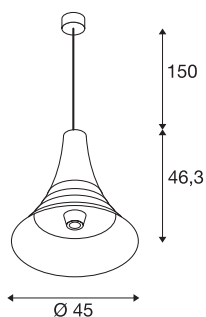

## BATO 45 PD

Indoor pendant light, black, E27, max. 60W

The pendants in the BATO family are available in two sizes and three colour variants. You can also choose between built-in LED light sources and an E27 socket. The family is completed with associated wall lights and ceiling lights. The BATO is supplied ready for direct connection to a 230V mains power supply.

## TECHNICAL DATA

Item no.	1000433
Socket	E27
Number of sockets	1
IP Code	IP 20
Assembly	Surface
Assembly details	Ceiling
Primary nominal voltage	220-240V ~50/60Hz
Safety class	I
Wattage	60 W
Color	black
Light outlet	diffuse
Height	46.3 cm
Diameter	45 cm
Pendant length	150 cm
Net weight	2.592 kg
Gross weight	4.424 kg

## Recommended lamp

1005305	A60 E27 Mirrorhead , chrome LED light, 7.5W 2700K CRI90 180°
1005265	ST64 E27 , gold LED ligh- t, 7.5W 2500K CRI90 320°
1005303	A60 E27 , transparent LED light, 7.5W 2700K CRI90 320°
1005286	QT14 G9 , White LED light, 3.6W 3000K CRI90 300°