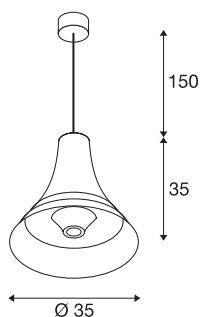

BATO 35 PD

Indoor pendant light, black, E27, max. 60W

The pendants in the BATO family are available in two sizes and three colour variants. You can also choose between built-in LED light sources and an E27 socket. The family is completed with associated wall lights and ceiling lights. The BATO is supplied ready for direct connection to a 230V mains power supply.

TECHNICAL DATA

Item no.	1000434
Socket	E27
Number of sockets	1
IP Code	IP 20
Assembly	Surface
Assembly details	Ceiling
Primary nominal voltage	220-240V ~50/60Hz
Safety class	I
Wattage	60 W
Color	black
Light outlet	diffuse
Height	35 cm
Diameter	35 cm
Pendant length	150 cm
Net weight	1.454 kg
Gross weight	2.979 kg

Recommended lamp

1005305	A60 E27 Mirrorhead , chrome LED light, 7.5W 2700K CRI90 180°
1005265	ST64 E27 , gold LED ligh- t, 7.5W 2500K CRI90 320°
1005303	A60 E27 , transparent LED light, 7.5W 2700K CRI90 320°
1005286	QT14 G9 , White LED light, 3.6W 3000K CRI90 300°