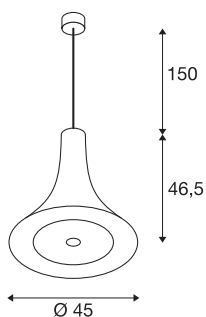

BATO 45 PD

LED Indoor pendant light, black, LED, 2700K

The pendants in the BATO family are available in two sizes and three colour variants. You can also choose between built-in LED light sources and an E27 socket. The family is completed with associated wall lights and ceiling lights. The BATO is supplied ready for direct connection to a 230V mains power supply.

TECHNICAL DATA

Item no.	1000435
IP Code	IP 20
Assembly	Surface
Assembly details	Ceiling
Dimmable	Yes
Dimming technology	trailing edge
Primary nominal voltage	220-240V ~50/60Hz
Secondary power / voltage	700 mA
Safety class	I
Wattage	30 W
Rated standby power	0.5 W
Stroboscopic effect (SVM)	0.05
Lumen	1450 lm
Colour temperature	2700 Kelvin
Beam angle	100 °
Color	black
CRI	80
LXXBXX data	L70B50
Service life	30000 h
Light distribution	rotational symmetric
Light outlet	direct
Height	46.3 cm

Light Source

916448	
--------	---

Diameter	45 cm
Pendant length	150 cm
Net weight	2.7 kg
Gross weight	2.889 kg