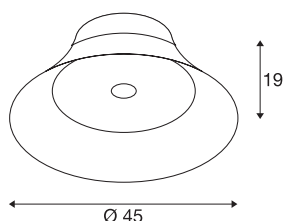

BATO 45 CW

LED Indoor surface-mounted ceiling light, black, LED, 2700K

The ceiling lights in the BATO family are available in two sizes and three colour variants. You can also choose between built-in LED light sources and an E27 socket. The range is completed with associated wall lights and pendants. The BATO is supplied ready for direct connection to a 230V mains power supply.

TECHNICAL DATA

Item no.	1000437
IP Code	IP 20
Assembly	Surface
Assembly details	Ceiling,Wall
Dimmable	Yes
Dimming technology	trailing edge
Primary nominal voltage	220-240V ~50/60Hz
Secondary power / voltage	700 mA
Safety class	I
Wattage	30 W
Rated standby power	0.5 W
Stroboscopic effect (SVM)	0.05
Lumen	1450 lm
Colour temperature	2700 Kelvin
Beam angle	100 °
Color	black
CRI	80
LXXBXX data	L70B50
Service life	30000 h
Light distribution	rotational symmetric
Light outlet	direct
Height	19 cm

Light Source

916448	
--------	---

Diameter	45 cm
Net weight	1.92 kg
Gross weight	3.928 kg