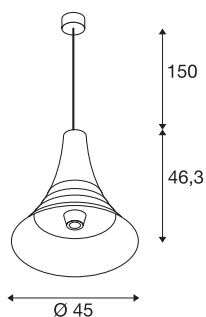

BATO 45 PD

Indoor pendant light, brass, E27, max. 60W

The pendants in the BATO family are available in two sizes and three colour variants. You can also choose between built-in LED light sources and an E27 socket. The family is completed with associated wall lights and ceiling lights. The BATO is supplied ready for direct connection to a 230V mains power supply.

TECHNICAL DATA

Item no.	1000438
Socket	E27
Number of sockets	1
IP Code	IP 20
Assembly	Surface
Assembly details	Ceiling
Primary nominal voltage	220-240V ~50/60Hz
Safety class	I
Wattage	60 W
Color	brass
Light outlet	diffuse
Height	46.3 cm
Diameter	45 cm
Pendant length	150 cm
Net weight	2.487 kg
Gross weight	4.366 kg

Recommended lamp

1005305	A60 E27 Mirrorhead , chrome LED light, 7.5W 2700K CRI90 180°
1005265	ST64 E27 , gold LED ligh- t, 7.5W 2500K CRI90 320°
1005303	A60 E27 , transparent LED light, 7.5W 2700K CRI90 320°
1005286	QT14 G9 , White LED light, 3.6W 3000K CRI90 300°