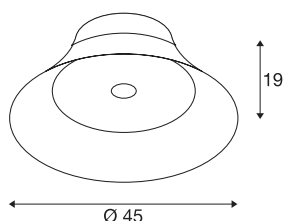

BATO 45 CW

LED Indoor surface-mounted ceiling light, brass, LED, 2500K

The ceiling lights in the BATO family are available in two sizes and three colour variants. You can also choose between built-in LED light sources and an E27 socket. The range is completed with associated wall lights and pendants. The BATO is supplied ready for direct connection to a 230V mains power supply.

TECHNICAL DATA

Item no.	1000442
IP Code	IP 20
Assembly	Surface
Assembly details	Ceiling,Wall
Dimmable	Yes
Dimming technology	trailing edge
Primary nominal voltage	220-240V ~50/60Hz
Secondary power / voltage	700 mA
Safety class	I
Wattage	30 W
Rated standby power	0.5 W
Stroboscopic effect (SVM)	0.05
Lumen	1900 lm
Colour temperature	2500 Kelvin
Beam angle	100 °
Color	gold
CRI	80
LXXBXX data	L70B50
Service life	30000 h
Light distribution	rotational symmetric
Light outlet	direct
Height	19 cm

Light Source

916448	
--------	---

Diameter	45 cm
Net weight	1.924 kg
Gross weight	3.152 kg