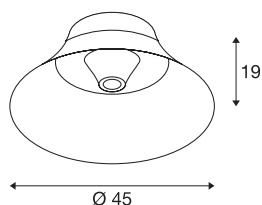

## BATO 45 CW

Indoor surface-mounted ceiling light, black, E27, max. 60W

The ceiling lights in the BATO family are available in two sizes and three colour variants. You can also choose between built-in LED light sources and an E27 socket. The range is completed with associated wall lights and pendants. The BATO is supplied ready for direct connection to a 230V mains power supply.

### TECHNICAL DATA

Item no.	1000443
Socket	E27
Number of sockets	1
IP Code	IP 20
Assembly	Surface
Assembly details	Ceiling,Wall
Primary nominal voltage	220-240V ~50/60Hz
Safety class	I
Wattage	60 W
Color	black
Light outlet	diffuse
Height	19 cm
Diameter	45 cm
Net weight	1.76 kg
Gross weight	3.562 kg

## Recommended lamp

1005305	A60 E27 Mirrorhead , chrome LED light, 7.5W 2700K CRI90 180°
1005265	ST64 E27 , gold LED ligh- t, 7.5W 2500K CRI90 320°
1005303	A60 E27 , transparent LED light, 7.5W 2700K CRI90 320°
1005286	QT14 G9 , White LED light, 3.6W 3000K CRI90 300°