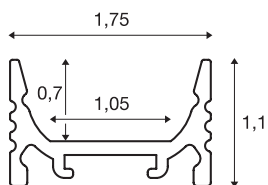

GRAZIA 10

surface mounted profile, LED, flat, grooved, 2m, white

GRAZIA 10 flat surface-mounted profile in 2m length for mounting of LED strips up to 10mm wide. The profile is available in black, white and anodised aluminium, and can be combined with various covers and matching end caps.

TECHNICAL DATA

Item no.	1000461
IP Code	IP 20
Assembly	Surface
Assembly details	Ceiling,Pendant Profile,Wall,Wall with Acc.
Color	white
Length	200 cm
Width	1.75 cm
Height	1.1 cm
Net weight	0.284 kg
Gross weight	0.531 kg
BIG WHITE Page	567

Accessories

1000482	END CAPS , for GRAZIA 10 surface mounted profile flat, 2 pieces, high version, white
1000471	COVER , for GRAZIA 10, high version, 2m, frosted
1000487	MOUNTING CLIP , for GRAZIA 10 surface mounted profile, invisible, 2 pieces
1000468	COVER , for GRAZIA 10, flat version, 2m, frosted
1000469	COVER , for GRAZIA 10, flat version, 2m, frosted
1000488	MOUNTING CLIP , for GRAZIA 10 surface mounted profile grooved, visible, 2 pieces
1000466	COVER , for GRAZIA 10, flat version, 2m, opaque
1000470	COVER , for GRAZIA 10, high version, 2m, frosted
1000476	END CAPS , for GRAZIA 10 surface mounted profile flat, 2 pieces, flat version, white
1000467	COVER , for GRAZIA 10, flat version, 2m, clear
1000489	MOUNTING CLIP , for GRAZIA 10 surface mounted profile grooved, 45°, visible, 2 pieces