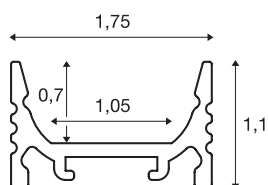

GRAZIA 10

surface mounted profile, LED, flat, grooved, 2m, black

GRAZIA 10 flat surface-mounted profile in 2m length for mounting of LED strips up to 10mm wide. The profile is available in black, white and anodised aluminium, and can be combined with various covers and matching end caps.

Tekniske data

Item no.	1000462
IP klasse	IP20
Montering	Surface
Monterings detaljer	Ceiling,Pendant Profile,Wall,Wall with Acc.
Farve	black
Længde	200 cm
Bredde	1.75 cm
Højde	1.1 cm
Nettovægt	0.277 kg
Bruttovægt	0.533 kg
BIG WHITE side	567

Tilbehør

1000471	COVER , for GRAZIA 10, high version, 2m, frosted
1000487	MOUNTING CLIP , for GRAZIA 10 surface mounted profile, invisible, 2 pieces
1000468	COVER , for GRAZIA 10, flat version, 2m, frosted
1000469	COVER , for GRAZIA 10, flat version, 2m, frosted
1000488	MOUNTING CLIP , for GRAZIA 10 surface mounted profile grooved, visible, 2 pieces
1000466	COVER , for GRAZIA 10, flat version, 2m, opaque
1000470	COVER , for GRAZIA 10, high version, 2m, frosted
1000467	COVER , for GRAZIA 10, flat version, 2m, clear
1000489	MOUNTING CLIP , for GRAZIA 10 surface mounted profile grooved, 45°, visible, 2 pieces
1000477	END CAPS , for GRAZIA 10 surface mounted profile flat, 2 pieces, flat version, black
1000483	END CAPS , for GRAZIA 10 surface mounted profile flat, 2 pieces, high version, black