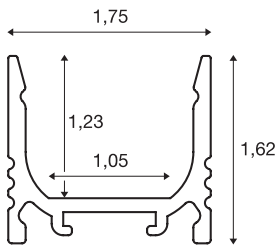

## GRAZIA 10

surface mounted profile, LED, standard, grooved, 2m, black

GRAZIA 10 standard surface mounted profile in 2m length for installing LED strips up to 10mm wide. The profile is available in black, white and anodised aluminium, and can be combined with various covers and matching end caps.

### Tekniske data

Item no.	1000465
IP klasse	IP20
Montering	Surface
Monterings detaljer	Ceiling,Pendant Profile,Wall,Wall with Acc.
Farve	black
Længde	200 cm
Bredde	1.75 cm
Højde	1.62 cm
Nettovægt	0.373 kg
Bruttovægt	0.623 kg
BIG WHITE side	567

## Tilbehør

1000471	COVER , for GRAZIA 10, high version, 2m, frosted
1000487	MOUNTING CLIP , for GRAZIA 10 surface mounted profile, invisible, 2 pieces
1000468	COVER , for GRAZIA 10, flat version, 2m, frosted
1000469	COVER , for GRAZIA 10, flat version, 2m, frosted
1000488	MOUNTING CLIP , for GRAZIA 10 surface mounted profile grooved, visible, 2 pieces
1000466	COVER , for GRAZIA 10, flat version, 2m, opaque
1000470	COVER , for GRAZIA 10, high version, 2m, frosted
1000467	COVER , for GRAZIA 10, flat version, 2m, clear
1000489	MOUNTING CLIP , for GRAZIA 10 surface mounted profile grooved, 45° , visible, 2 pieces
1000480	END CAPS , for GRAZIA 10 surface mounted profile standard, 2 pieces, flat version, black
1000486	END CAPS , for GRAZIA 10 surface mounted profile standard, 2 pieces, high version, black