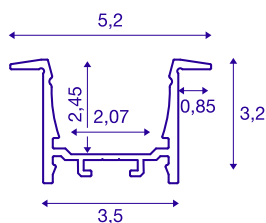

## GRAZIA 20

recess mounted profile, LED, 1m, white

GRAZIA 20 aluminium installation profile for inserting LED strips. Thanks to the separately available plastic covers, these profiles provide for homogeneous, glare-free light.

## TECHNICAL DATA

Item no.	1000491
IP Code	IP 20
Assembly	Recessed
Assembly details	Ceiling, Wall, Wall with Acc.
Color	white
Length	100 cm
Width	5.2 cm
Height	3.2 cm
Net weight	0.767 kg
Gross weight	1.127 kg
Installation length	100 cm
Installation width	3.5 cm
Installation depth	3 cm

## Accessories

1004929	GRAZIA 20 , cover 1.5m flat milky
1000571	LONG CONNECTOR for GRAZIA 20 , 2 pieces
1000557	END CAPS , for GRAZIA 20 recess mounted profile, 2 pieces, white
1004928	GRAZIA 20 , PMMA cover 1.5m flat frosted