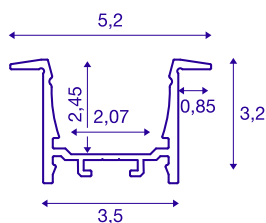

GRAZIA 20

recess mounted profile, LED, 1m, black

GRAZIA 20 aluminium installation profile for inserting LED strips Thanks to the separately available plastic covers, these profiles provide for homogeneous, glare-free light.

TECHNICAL DATA

Item no.	1000492
IP Code	IP 20
Assembly	Recessed
Assembly details	Ceiling,Wall,Wall with Acc.
Color	black
Length	100 cm
Width	5.2 cm
Height	3.2 cm
Net weight	0.701 kg
Gross weight	1.015 kg
Installation length	100 cm
Installation width	3.5 cm
Installation depth	3 cm

Accessories

1004929	GRAZIA 20 , cover 1.5m flat milky
1000571	LONG CONNECTOR for GRAZIA 20 , 2 pieces
1000558	END CAPS , for GRAZIA 20 recess mounted profile, 2 pieces, black
1004928	GRAZIA 20 , PMMA cover 1.5m flat frosted