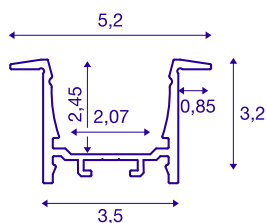

## GRAZIA 20

recess mounted profile, LED, 2m, aluminium

GRAZIA 20 aluminium installation profile for inserting LED strips. Thanks to the separately available plastic covers, these profiles provide for homogeneous, glare-free light.

### TECHNICAL DATA

Item no.	1000493
IP Code	IP 20
Assembly	Recessed
Assembly details	Ceiling, Wall, Wall with Acc.
Color	aluminium
Length	200 cm
Width	5.2 cm
Height	3.2 cm
Net weight	1.338 kg
Gross weight	1.953 kg
Installation length	200 cm
Installation width	3.5 cm
Installation depth	3 cm

## Accessories

1004929	GRAZIA 20 , cover 1.5m flat milky
1000571	LONG CONNECTOR for GRAZIA 20 , 2 pieces
1004928	GRAZIA 20 , PMMA cover 1.5m flat frosted
1000556	END CAPS , for GRAZIA 20 recess mounted profile, 2 pieces, aluminium
1004927	GRAZIA 60 , PC cover 1.5m flat frosted