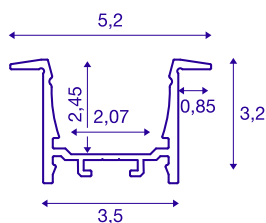

## GRAZIA 20

recess mounted profile, LED, 2m, white

GRAZIA 20 aluminium installation profile for inserting LED strips. Thanks to the separately available plastic covers, these profiles provide for homogeneous, glare-free light.

### TECHNICAL DATA

Item no.	1000494
IP Code	IP 20
Assembly	Recessed
Assembly details	Ceiling, Wall, Wall with Acc.
Color	white
Length	200 cm
Width	5.2 cm
Height	3.2 cm
Net weight	1.402 kg
Gross weight	2.003 kg
Installation length	200 cm
Installation width	3.5 cm
Installation depth	3 cm

## Accessories

1004929	GRAZIA 20 , cover 1.5m flat milky
1000571	LONG CONNECTOR for GRAZIA 20 , 2 pieces
1000557	END CAPS , for GRAZIA 20 recess mounted profile, 2 pieces, white
1004928	GRAZIA 20 , PMMA cover 1.5m flat frosted
1004927	GRAZIA 60 , PC cover 1.5m flat frosted