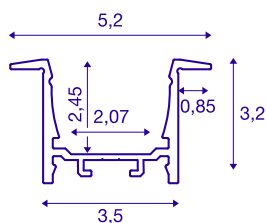

GRAZIA 20

recess mounted profile, LED, 2m, black

GRAZIA 20 aluminium installation profile for inserting LED strips Thanks to the separately available plastic covers, these profiles provide for homogeneous, glare-free light.

TECHNICAL DATA

Item no.	1000495
IP Code	IP 20
Assembly	Recessed
Assembly details	Ceiling, Wall, Wall with Acc.
Color	black
Length	200 cm
Width	5.2 cm
Height	3.2 cm
Net weight	1.395 kg
Gross weight	2.048 kg
Installation length	200 cm
Installation width	3.5 cm
Installation depth	3 cm

Accessories

1004929	GRAZIA 20 , cover 1.5m flat milky
1000571	LONG CONNECTOR for GRAZIA 20 , 2 pieces
1000558	END CAPS , for GRAZIA 20 recess mounted profile, 2 pieces, black
1004928	GRAZIA 20 , PMMA cover 1.5m flat frosted
1004927	GRAZIA 60 , PC cover 1.5m flat frosted