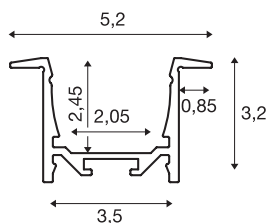

GRAZIA 20

recess mounted profile, LED, 3m, aluminium

GRAZIA 20 aluminium installation profile for inserting LED strips. Thanks to the separately available plastic covers, these profiles provide for homogeneous, glare-free light.

TECHNICAL DATA

Item no.	1000496
IP Code	IP 20
Assembly	Recessed
Assembly details	Ceiling, Wall, Wall with Acc.
Color	aluminium
Length	300 cm
Width	5.2 cm
Height	3.2 cm
Net weight	2.045 kg
Gross weight	2.932 kg
Installation length	300 cm
Installation width	3.5 cm
Installation depth	3 cm

Accessories

1000571	LONG CONNECTOR for GRAZIA 20 , 2 pieces
1000540	COVER , for GRAZIA 20, plastic, flat version, 3m, frosted
1000546	COVER , for GRAZIA 20, plastic, flat version, 3m, frosted
1004932	GRAZIA 20 mounting spring , chrome / aluminium, 2 pcs
1000549	COVER , for GRAZIA 20, plastic, flat version, 3m, opaque
1000556	END CAPS , for GRAZIA 20 recess mounted profile, 2 pieces, aluminium