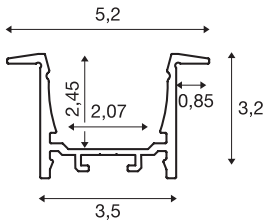

GRAZIA 20

recess mounted profile, LED, 3m, white

GRAZIA 20 aluminium installation profile for inserting LED strips Thanks to the separately available plastic covers, these profiles provide for homogeneous, glare-free light.

TECHNICAL DATA

Item no.	1000497
IP Code	IP 20
Assembly	Recessed
Assembly details	Ceiling,Wall,Wall with Acc.
Color	white
Length	300 cm
Width	5.2 cm
Height	3.2 cm
Net weight	2.109 kg
Gross weight	2.977 kg
Installation length	300 cm
Installation width	3.5 cm
Installation depth	3 cm
BIG WHITE Page	573

Accessories

1000571	LONG CONNECTOR for GRAZIA 20 , 2 pieces
1000557	END CAPS , for GRAZIA 20 recess mounted profile, 2 pieces, white
1000540	COVER , for GRAZIA 20, plastic, flat version, 3m, frosted
1000546	COVER , for GRAZIA 20, plastic, flat version, 3m, frosted
1004932	GRAZIA 20 mounting spring , chrome / aluminium, 2 pcs
1000549	COVER , for GRAZIA 20, plastic, flat version, 3m, opaque