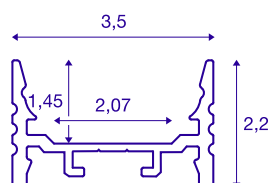

## GRAZIA 20

surface mounted profile, LED, flat, grooved, 1 m, black

Flat, grooved GRAZIA 20 surface-mounted profile in 1, 2 and 3 m lengths, excluding cover for installing LED strips up to 20 mm wide. The profile is available in white, black and anodised aluminium.

## TECHNICAL DATA

Item no.	1000501
IP Code	IP 20
Assembly	Surface
Assembly details	Ceiling, Ceiling with Acc., Pendant Profile, - Wall, Wall with Acc.
Color	black
Length	100 cm
Width	3.5 cm
Height	2.2 cm
Net weight	0.485 kg
Gross weight	0.748 kg