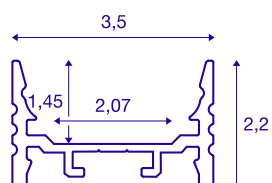

GRAZIA 20

surface mounted profile, LED, flat, grooved, 2m, aluminium

Flat, grooved GRAZIA 20 surface-mounted profile in 1, 2 and 3 m lengths, excluding cover for installing LED strips up to 20 mm wide. The profile is available in white, black and anodised aluminium.

TECHNICAL DATA

Item no.	1000502
IP Code	IP 20
Assembly	Surface
Assembly details	Ceiling, Ceiling with Acc., Pendant Profile, - Wall, Wall with Acc.
Color	aluminium
Length	200 cm
Width	3.5 cm
Height	2.2 cm
Net weight	0.948 kg
Gross weight	1.468 kg