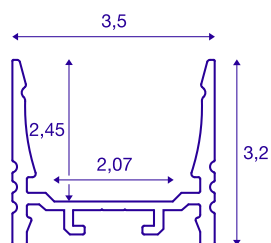

GRAZIA 20

surface mounted profile, LED, standard, grooved, 1m, aluminium

Grooved GRAZIA 20 surface-mounted profile in 1, 2 and 3 m lengths, excluding cover for installing LED strips up to 20 mm wide. The profile is available in white, black and anodised aluminium.

TECHNICAL DATA

Item no.	1000508
IP Code	IP 20
Assembly	Surface
Assembly details	Ceiling, Ceiling with Acc., Pendant Profile, - Wall, Wall with Acc.
Color	aluminium
Length	100 cm
Width	3.5 cm
Height	3.2 cm
Net weight	0.622 kg
Gross weight	0.9 kg