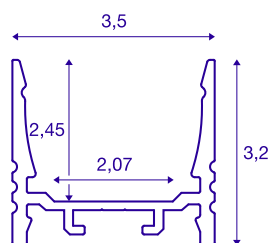

GRAZIA 20

surface mounted profile, LED, standard, grooved, 1m, white

Grooved GRAZIA 20 surface-mounted profile in 1, 2 and 3 m lengths, excluding cover for installing LED strips up to 20 mm wide. The profile is available in white, black and anodised aluminium.

TECHNICAL DATA

Item no.	1000509
IP Code	IP 20
Assembly	Surface
Assembly details	Ceiling, Ceiling with Acc., Pendant Profile, - Wall, Wall with Acc.
Color	white
Length	100 cm
Width	3.5 cm
Height	3.2 cm
Net weight	0.634 kg
Gross weight	0.906 kg