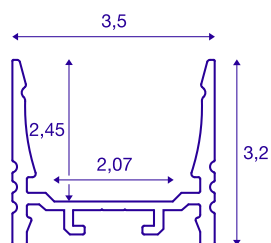

GRAZIA 20

surface mounted profile, LED, standard, grooved, 2m, aluminium

Grooved GRAZIA 20 surface-mounted profile in 1, 2 and 3 m lengths, excluding cover for installing LED strips up to 20 mm wide. The profile is available in white, black and anodised aluminium.

TECHNICAL DATA

Item no.	1000511
IP Code	IP 20
Assembly	Surface
Assembly details	Ceiling, Ceiling with Acc., Pendant Profile, - Wall, Wall with Acc.
Color	aluminium
Length	200 cm
Width	3.5 cm
Height	3.2 cm
Net weight	1.234 kg
Gross weight	1.745 kg