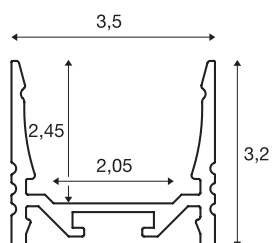

GRAZIA 20

surface mounted profile, LED, standard, grooved, 3m, aluminium

Grooved GRAZIA 20 surface-mounted profile in 1, 2 and 3 m lengths, excluding cover for installing LED strips up to 20 mm wide. The profile is available in white, black and anodised aluminium.

TECHNICAL DATA

| | |
|------------------|---|
| Item no. | 1000514 |
| IP Code | IP 20 |
| Assembly | Surface |
| Assembly details | Ceiling, Ceiling with Acc., Pendant Profile, - Wall, Wall with Acc. |
| Color | aluminium |
| Length | 300 cm |
| Width | 3.5 cm |
| Height | 3.2 cm |
| Net weight | 1.719 kg |
| Gross weight | 2.606 kg |