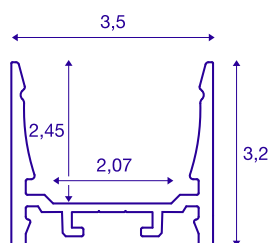

## GRAZIA 20

surface mounted profile, LED, standard, smooth, 1m, aluminium

Smooth GRAZIA 20 surface-mounted profile in 1, 2 and 3 m lengths, excluding cover for installing LED strips up to 20 mm wide. The profile is available in white, black and anodised aluminium.

## TECHNICAL DATA

Item no.	1000517
IP Code	IP 20
Assembly	Surface
Assembly details	Ceiling, Ceiling with Acc., Pendant Profile, - Wall, Wall with Acc.
Color	aluminium
Length	100 cm
Width	3.5 cm
Height	3.2 cm
Net weight	0.615 kg
Gross weight	0.894 kg