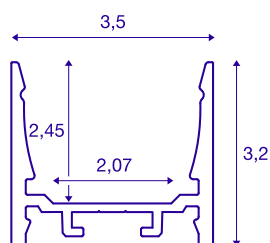

GRAZIA 20

surface mounted profile, LED, standard, smooth, 2m, white

Smooth GRAZIA 20 surface-mounted profile in 1, 2 and 3 m lengths, excluding cover for installing LED strips up to 20 mm wide. The profile is available in white, black and anodised aluminium.

TECHNICAL DATA

Item no.	1000521
IP Code	IP 20
Assembly	Surface
Assembly details	Ceiling, Ceiling with Acc., Pendant Profile, - Wall, Wall with Acc.
Color	white
Length	200 cm
Width	3.5 cm
Height	3.2 cm
Net weight	1.252 kg
Gross weight	1.772 kg