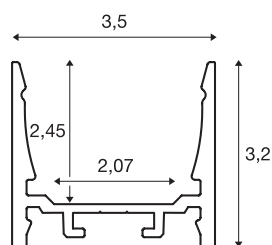

GRAZIA 20

surface mounted profile, LED, standard, smooth, 3m, aluminium

Smooth GRAZIA 20 surface-mounted profile in 1, 2 and 3 m lengths, excluding cover for installing LED strips up to 20 mm wide. The profile is available in white, black and anodised aluminium.

TECHNICAL DATA

Item no.	1000523
IP Code	IP 20
Assembly	Surface
Assembly details	Ceiling, Ceiling with Acc., Pendant Profile, - Wall, Wall with Acc.
Color	aluminium
Length	300 cm
Width	3.5 cm
Height	3.2 cm
Net weight	1.793 kg
Gross weight	2.525 kg
BIG WHITE Page	573