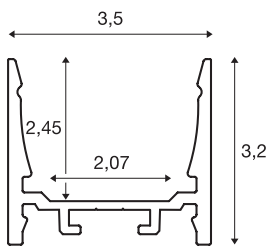

GRAZIA 20

surface mounted profile, LED, standard, smooth, 3m, white

Smooth GRAZIA 20 surface-mounted profile in 1, 2 and 3 m lengths, excluding cover for installing LED strips up to 20 mm wide. The profile is available in white, black and anodised aluminium.

TECHNICAL DATA

Item no.	1000524
IP Code	IP 20
Assembly	Surface
Assembly details	Ceiling, Ceiling with Acc., Pendant Profile, - Wall, Wall with Acc.
Color	white
Length	300 cm
Width	3.5 cm
Height	3.2 cm
Net weight	1.849 kg
Gross weight	2.536 kg
BIG WHITE Page	573