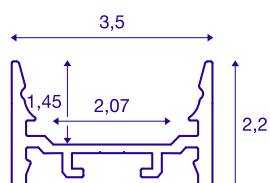

GRAZIA 20

surface mounted profile, LED, flat, smooth, 1m, aluminium

Flat, smooth GRAZIA 20 surface-mounted profile in 1, 2 and 3 m lengths, excluding cover for installing LED strips up to 20 mm wide. The profile is available in white, black and anodised aluminium.

TECHNICAL DATA

Item no.	1000526
IP Code	IP 20
Assembly	Surface
Assembly details	Ceiling, Ceiling with Acc., Pendant Profile, - Wall, Wall with Acc.
Color	aluminium
Length	100 cm
Width	3.5 cm
Height	2.2 cm
Net weight	0.493 kg
Gross weight	0.763 kg