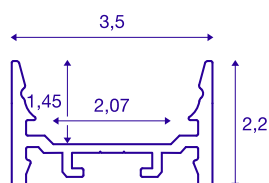

GRAZIA 20

surface mounted profile, LED, flat, smooth, 1m, white

Flat, smooth GRAZIA 20 surface-mounted profile in 1, 2 and 3 m lengths, excluding cover for installing LED strips up to 20 mm wide. The profile is available in white, black and anodised aluminium.

TECHNICAL DATA

Item no.	1000527
IP Code	IP 20
Assembly	Surface
Assembly details	Ceiling, Ceiling with Acc., Pendant Profile, - Wall, Wall with Acc.
Color	white
Length	100 cm
Width	3.5 cm
Height	2.2 cm
Net weight	0.506 kg
Gross weight	0.784 kg