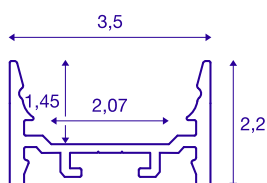

## GRAZIA 20

surface mounted profile, LED, flat, smooth, 1m, black

Flat, smooth GRAZIA 20 surface-mounted profile in 1, 2 and 3 m lengths, excluding cover for installing LED strips up to 20 mm wide. The profile is available in white, black and anodised aluminium.

## TECHNICAL DATA

Item no.	1000528
IP Code	IP 20
Assembly	Surface
Assembly details	Ceiling, Ceiling with Acc., Pendant Profile, - Wall, Wall with Acc.
Color	black
Length	100 cm
Width	3.5 cm
Height	2.2 cm
Net weight	0.515 kg
Gross weight	0.784 kg