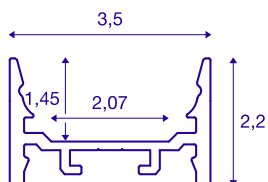

GRAZIA 20

surface mounted profile, LED, flat, smooth, 2m, aluminium

Flat, smooth GRAZIA 20 surface-mounted profile in 1, 2 and 3 m lengths, excluding cover for installing LED strips up to 20 mm wide. The profile is available in white, black and anodised aluminium.

TECHNICAL DATA

Item no.	1000529
IP Code	IP 20
Assembly	Surface
Assembly details	Ceiling, Ceiling with Acc., Pendant Profile, - Wall, Wall with Acc.
Color	aluminium
Length	200 cm
Width	3.5 cm
Height	2.2 cm
Net weight	0.906 kg
Gross weight	1.398 kg