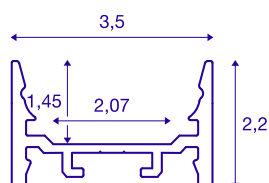

GRAZIA 20

surface mounted profile, LED, flat, smooth, 2m, white

Flat, smooth GRAZIA 20 surface-mounted profile in 1, 2 and 3 m lengths, excluding cover for installing LED strips up to 20 mm wide. The profile is available in white, black and anodised aluminium.

TECHNICAL DATA

Item no.	1000530
IP Code	IP 20
Assembly	Surface
Assembly details	Ceiling, Ceiling with Acc., Pendant Profile, - Wall, Wall with Acc.
Color	white
Length	200 cm
Width	3.5 cm
Height	2.2 cm
Net weight	0.935 kg
Gross weight	1.43 kg