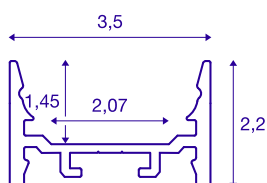

GRAZIA 20

surface mounted profile, LED, flat, smooth, 2m, black

Flat, smooth GRAZIA 20 surface-mounted profile in 1, 2 and 3 m lengths, excluding cover for installing LED strips up to 20 mm wide. The profile is available in white, black and anodised aluminium.

TECHNICAL DATA

Item no.	1000531
IP Code	IP 20
Assembly	Surface
Assembly details	Ceiling,Ceiling with Acc.,Pendant Profile,- Wall,Wall with Acc.
Color	black
Length	200 cm
Width	3.5 cm
Height	2.2 cm
Net weight	0.946 kg
Gross weight	1.414 kg