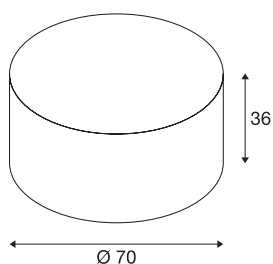

## FENDA

lamp shade, black/copper, Ø70cm

FENDA lamp shade with 700 mm diameter and 350 mm height in black/copper.

## TECHNICAL DATA

Item no.	1000580
IP Code	IP 20
Assembly	Mobile
Color	black
Light distribution	rotational symmetric
Light outlet	direct - indirect
Height	36 cm
Diameter	70 cm
Net weight	1.581 kg
Gross weight	4.038 kg
BIG WHITE Page	267