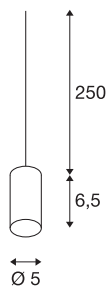

## FITU

pendant, E27, light bamboo, 2.5m cable with open cable end, max. 60W

The FITU pendant can be combined with FITU ceiling plates of any colour. With its in-built E27 socket, the luminaire is suitable for both LED and energy-saving lamps. Pendant length is 250 cm and can be shortened depending on installation needs. Supplied ready for direct connection to 230V mains supply.

## TECHNICAL DATA

Item no.	1000581
Number of sockets	1
IP Code	IP 20
Assembly	Surface
Assembly details	Ceiling with Acc.
Primary nominal voltage	220-240V ~50/60Hz
Safety class	II
Wattage	60 W
Maximum ambient temperature	30 °C
Color	anthracite
Light outlet	diffuse
Height	8.6 cm
Diameter	5 cm
Net weight	0.204 kg
Gross weight	0.254 kg

## Recommended lamp

1005305	A60 E27 Mirrorhead , chrome LED light, 7.5W 2700K CRI90 180°
1005265	ST64 E27 , gold LED ligh- t, 7.5W 2500K CRI90 320°
1005303	A60 E27 , transparent LED light, 7.5W 2700K CRI90 320°
1005268	ST58 E27 , transparent LED light, 7.5W 2700K CRI90 320°