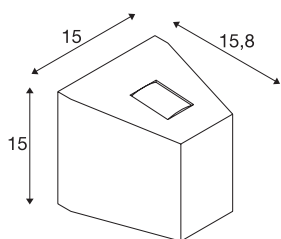

## OUT BEAM UP/DOWN

outdoor wall light, QT-DE12, IP44, beam/flood , anthracite, max. 80W

Single-headed, aluminium wall mounted light from the OUT BEAM series. The two opposing light outlets covered with glass produce a wide beam, and therefore create the special up/down effect. Thanks to its IP44 protection class, the luminaire is suitable for outdoor use. The luminaire is connected directly to the 230V mains supply. The OUT BEAM series also includes wall lights with integrated LEDs.

## TECHNICAL DATA

Item no.	1000588
Socket	R7s 78mm
Lamp	QT-DE12
Number of sockets	1
Lamps included	No
Number of different light outlets	2
IP Code	IP 44
Assembly	Surface
Assembly details	Wall
Primary nominal voltage	220-240V ~50/60Hz
Safety class	I
Wattage	80 W
Beam angle	70 °
Color	anthracite
Light distribution	asymmetric
Light outlet	direct - indirect
Width	15 cm
Height	15 cm
Depth	15.8 cm
Net weight	1.248 kg
Gross weight	1.461 kg