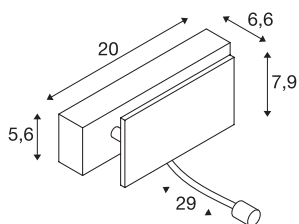

MANA

wall light, spot, LED, 3000K, white/chrome, W/H/D
20/7,9/6,6 cm

The white MANA LED spot wall light from our MIX & MATCH light system can be individually combined with our MANA lamp shades. The built-in LED lamp in the swivel arm provides targeted illumination. The lighting atmosphere can be adjusted/dimmed in an uncomplicated way using the dim-to-warm function. This luminaire contains built-in LED lamps.

TECHNICAL DATA

| | |
|-----------------------------------|-------------------------|
| Item no. | 1000615 |
| Number of different light outlets | 2 |
| Rotating or tilting | rotary Bar and tiltable |
| IP Code | IP 20 |
| Assembly | Surface |
| Assembly details | Wall |
| Primary nominal voltage | 220-240V ~50/60Hz |
| Secondary power / voltage | 350/500 mA |
| Safety class | I |
| Wattage | 11 W |
| Level of inrush current | 4.7 A |
| Duration of inrush current | 30 µs |
| Stroboscopic effect (SVM) | 0.01 |
| Lumen | 730 lm |
| Colour temperature | 3000 Kelvin |
| Beam angle | 30 ° |
| Color | white |
| CRI | 80 |
| LXXBXX data | L70B50 |
| Service life | 30000 h |
| Width | 20 cm |
| Height | 7.9 cm |

Light Source

| | |
|---------|---|
| 916381 |  |
| 1100374 |  |

Accessories

| | |
|---------|---|
| 1000623 | MANA , lamp shade, aluminium, white, L/H/T 29/9,5/7 cm |
| 1000825 | MANA , lamp shade W/H/D 30,9/9,5/7,4 cm, plaster, white |
| 1000621 | MANA , lamp shade, wood, grey/brown, L/H/T 29/9,5/7 cm |
| 1000624 | MANA , lamp shade, aluminium, polished aluminium, L/H/T 29/9,5/7 cm |

| | |
|----------------|----------|
| Depth | 6.6 cm |
| Net weight | 0.734 kg |
| Gross weight | 1.126 kg |
| BIG WHITE Page | 353 |