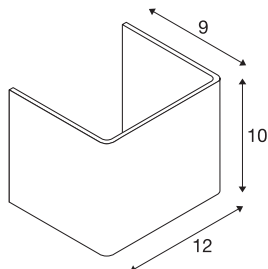

MANA

lamp shade, aluminium, polished aluminium, L/H/T
12/10/9 cm

MANA lamp shade 12 made of aluminium, 120 mm in length and 100 mm high in polished aluminium.

TECHNICAL DATA

Item no.	1000619
IP Code	IP 20
Color	aluminium
Light distribution	asymmetric
Light outlet	direct - indirect
Length	12 cm
Height	10 cm
Depth	9 cm
Net weight	0.298 kg
Gross weight	0.438 kg