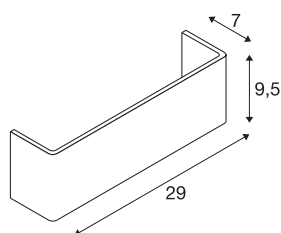

## MANA

lamp shade, wood, white, L/H/T 29/9,5/7 cm

MANA lamp shade 29 made of wood, 290 mm in length and 95 mm high in white.

## TECHNICAL DATA

Item no.	1000622
IP Code	IP 20
Color	white
Light distribution	asymmetric
Light outlet	direct - indirect
Length	29 cm
Height	9.5 cm
Depth	7 cm
Net weight	0.144 kg
Gross weight	0.375 kg