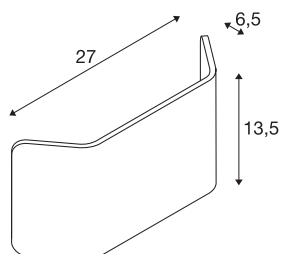

MANA

lamp shade, aluminium, brushed brass, L/H/T
27/13,5/6,5 cm

MANA lamp shade 27 made of aluminium, 270 mm in length and 135 mm high in brushed brass.

TECHNICAL DATA

Item no.	1000630
IP Code	IP 20
Color	gold
Length	27 cm
Height	13.5 cm
Depth	6.5 cm
Net weight	0.466 kg
Gross weight	0.74 kg