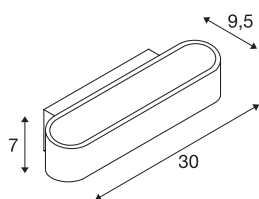

ASSO 300

wall light, LED, 2000K-3000K Dim to Warm, white

The distinctive LED UP/DOWN recessed wall light ASSO 300 is equipped with two ultra-modern, powerful COB LEDs which emit light indirectly. Thus it is ideal for glare-free lighting of stairs, staircases and rooms. The lighting atmosphere can be adjusted/dimmed in an uncomplicated way using the dim-to-warm function. Due to the incorporated constant current LED driver, placed within the canopy, the electrical connection is made directly to 230V mains supply. This luminaire contains built-in LED lamps.

TECHNICAL DATA

Item no.	1000634
IP Code	IP 20
Assembly	Surface
Dimmable	Yes
Dimming technology	Dim-to-Warm, Leading edge, trailing edge
Primary nominal voltage	220-240V ~50/60Hz
Secondary power / voltage	500 mA
Safety class	I
Wattage	21 W
Stroboscopic effect (SVM)	0.03
Lumen	135-1340 lm
Colour temperature	2000-3000 Kelvin
Color	white
CRI	90
LXXBXX data	L70B50
Service life	30000 h
Width	30 cm
Height	7 cm
Depth	9.5 cm
Net weight	1.07 kg
Gross weight	1.335 kg
BIG WHITE Page	367